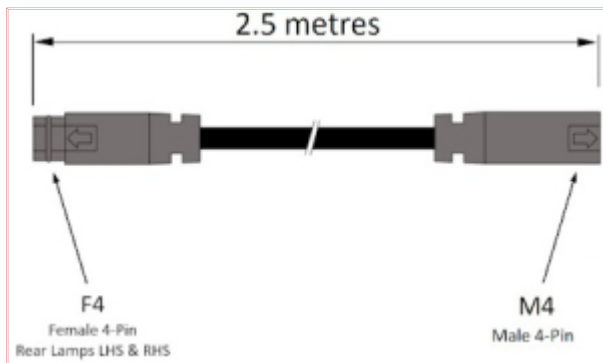

LCP2-F4M4-2500 Rear Lamp Extension Cable M4 - F4 2.5m

Part No: LCP2-F4M4-2500

Price: £9.44 (exc VAT) | £11.33 (inc VAT)

Specifications

LCP2-F4M4-2500 Rear Lamp Extension Cable M4 - F4 2.5m

F4 Female Plug 4-Pin - M4 Male Plug 4-Pin

Rear Lamp Extension Cable with 4 Pin Male-Female Connectors.

Stop, Tail and Indicator Direction functions suitable for supply to either the LHS and RHS Rear Lamps.

2.5m Cable

4 Pin connections