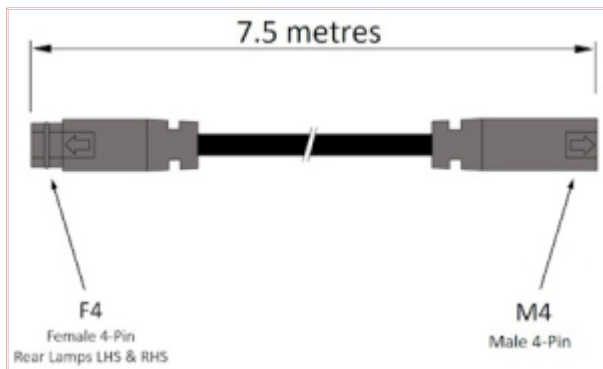

LCP2-F4M4-7500 Rear Lamp Extension Cable M4- F4 7.5m

Part No: LCP2-F4M4-7500

Price: £15.44 (exc VAT) | £18.53 (inc VAT)

Specifications

LCP2-F4M4-7500 Rear Lamp Extension Cable M4- F4 7.5m

Rear Lamp Extension Cable with 4 pin male-female connectors.

Stop, Tail and Indicator Direction functions suitable for supply to either the LHS and RHS Rear Lamps.