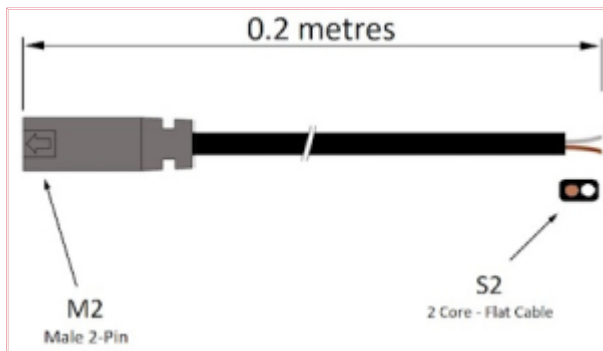

LCP2-M2S2-0200 2 Core Extension Cable M2-S2 0.2M

Part No: LCP2-M2S2-0200

Price: £4.60 (exc VAT) | £5.52 (inc VAT)

Specifications

LCP2-M2S2-0200 2 Core Extension Cable M2-S2 0.2M

M2 Male 2-Pin - SC2 2-Pin Click Connector

2m Cable

2 Pin connections