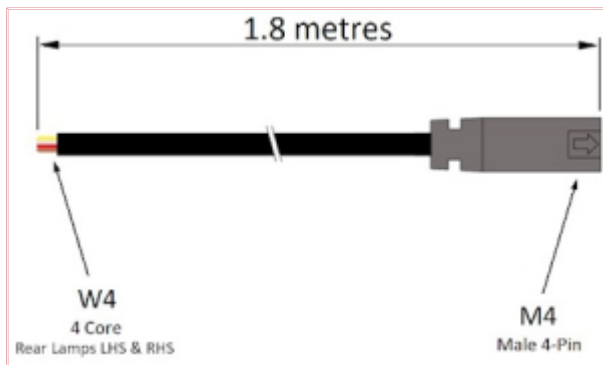

LCP2-M4W4-1800 Rear Lamp Extension Cable M4- W4 1.8m

Part No: LCP2-M4W4-1800

Price: £7.00 (exc VAT) | £8.40 (inc VAT)

Specifications

LCP2-M4W4-1800 Rear Lamp Extension Cable M4- W4 1.8m

Rear Lamp Extension Cable with 4 Pin Male Connector to fly lead for hard wiring Rear Lamps.

Stop, Tail and Indicator Direction functions suitable for supply to either the LHS and RHS Rear Lamps