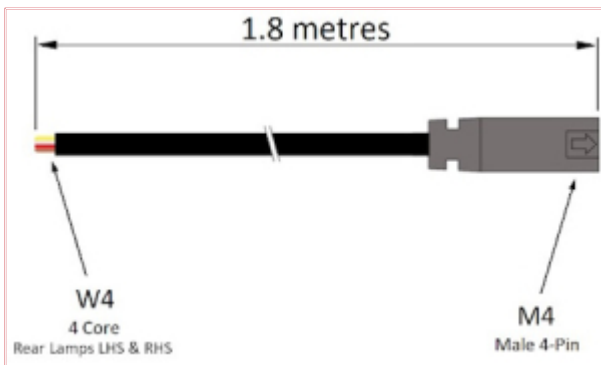

LCP2-M4W4-1800 Rear Lamp Extension Cable M4- W4 1.8m

Part No: LCP2-M4W4-1800

Price: £7.00 (exc VAT) | £8.40 (inc VAT)

Specifications

LCP2-M4W4-1800 Rear Lamp Extension Cable M4- W4 1.8m

Rear Lamp Extension Cable with 4 Pin Male Connector to fly lead for hard wiring Rear Lamps.

Stop, Tail and Indicator Direction functions suitable for supply to either the LHS and RHS Rear Lamps