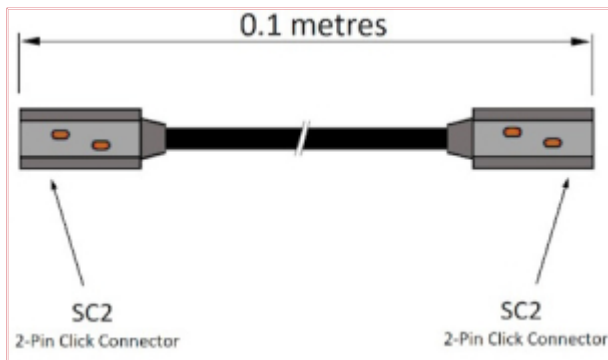

## LCP2-SC2SC2-0100 2 Core Extension Cable SC2-SC2 0.1m

**Part No:** LCP2-SC2SC2-0100

**Price:** £6.14 (exc VAT) | £7.37 (inc VAT)

### Specifications

LCP2-SC2SC2-0100 2 Core Extension Cable SC2-SC2 0.1m

SC2 Plug Connector 2-Pin - SC2 Plug Connector 2-Pin

0.1m Cable

2 Pin connections