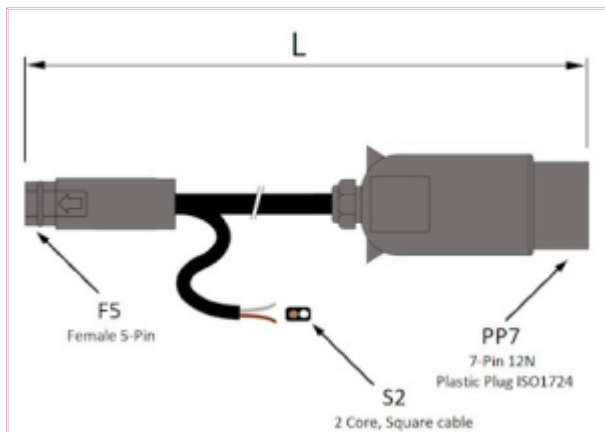

## LCP3-PP7F5S2-6000 F5 Power Supply 3 Way PP7-12N Plug - F5C 2C SQ x 6.0m Cable

**Part No:** LCP3-PP7F5S2-6000

**Price:** £28.00 (exc VAT) | £33.60 (inc VAT)

### Specifications

LCP3-PP7F5S2-6000 F5 Power Supply 3 Way PP7-12N Plug - F5C 2C SQ x 6.0m Cable

Power Supply Harness for Trailer Lighting with 7-Pin Plug splitting to 5 Core Connector to Rear Lamps and 2 Core connection Cable for Marker Lamps and Licence Plate Lamps.