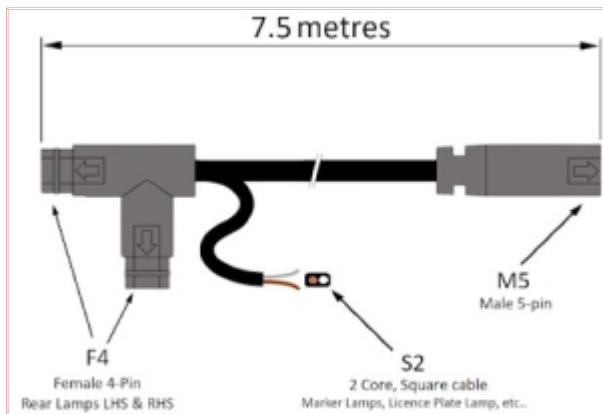

LCP4-M5F4F4S2-7500 F5 Power Supply 3 Way F5 S2 M5 7.5m Cable

Part No: LCP4-M5F4F4S2-7500

Price: £20.38 (exc VAT) | £24.46 (inc VAT)

Specifications

LCP4-M5F4F4S2-7500 F5 Power Supply 3 Way F5 S2 M5 7.5m Cable

Power supply harness with F5 connections.

Complete with 5 Core Connector, splitting to 4 Core Connectors to LHS and RHS Rear Lamps and 2 Core Connection for Marker Lamps and Licence Plate Lamps.