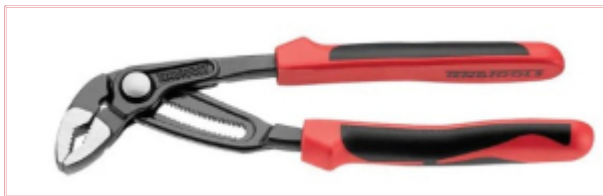

Carpenter Goodwin
31 Bridge St
Leominster
Herefordshire
HR6 8DU
01568 616266
www.carpentergoodwin.co.uk

MB482-7TQ Teng Quick Water Pump Plier 185mm

Part No: MB482-7TQ

Price: £24.95 (exc VAT) Save £9.47 (RRP
£34.42) | £29.94 (inc VAT)

Specifications

MB482-7TQ Teng Quick Water Pump Plier HRC 60 185mm

Quick set water pump plier

Quick-set function for fast jaw positioning

Pipe grip jaws hardened to HRC 60

Ergonomic TPR handles for enhanced grip

Manufactured in compliance with DIN ISO 8976

Specifications:

Length 185 mm

Capacity (mm) 38 mm

Quick set Yes

Handle type TPR

Hardness (HRC) 60

Jaw opening (mm) 38 mm