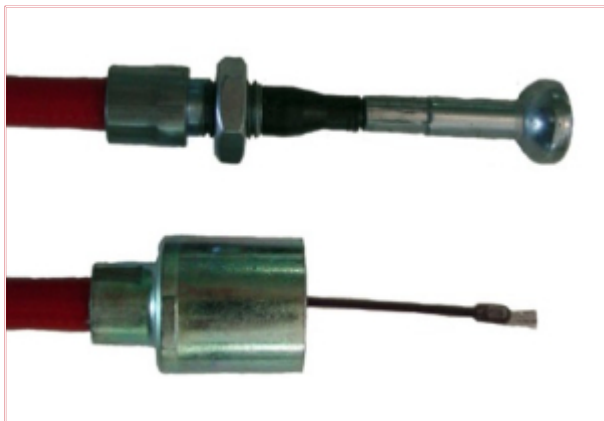

MP41411 Brake Cable Alko 1130mm/1340mm

Part No: MP41411

Price: £14.95 (exc VAT) | £17.94 (inc VAT)

Specifications

MP41411 Alko Brake Cable 1130mm/1340mm

Trailer Brake cable - Outer 1130mm Inner 1340mm

Al-Ko type brake cable with 26mm Tubular end fitting