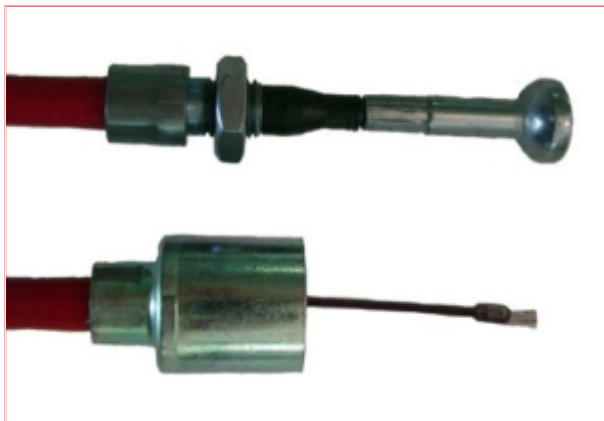

## MP1416 Brake Cable Alko 1620mm/1830mm

**Part No:** MP41416

**Price:** £19.95 (exc VAT) | £23.94 (inc VAT)

### Specifications

MP41416 Alko Brake Cable 1620mm/1830mm

Trailer Brake cable - Outer 1620mm Inner 1830mm

Al-Ko type brake cable with 26mm Tubular end fitting