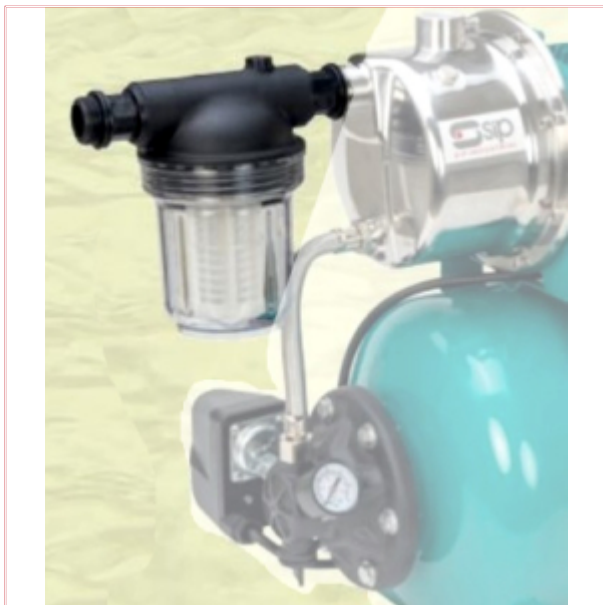

## PW11-00600 Inlet Filter for 06907 Water Pump

**Part No:** PW11-00600

**Price:** £19.99 (exc VAT) Save £8.80 (RRP  
£28.79) | £23.99 (inc VAT)

### Specifications

PW11-00600 Inlet Filter for 06907 Water Pump