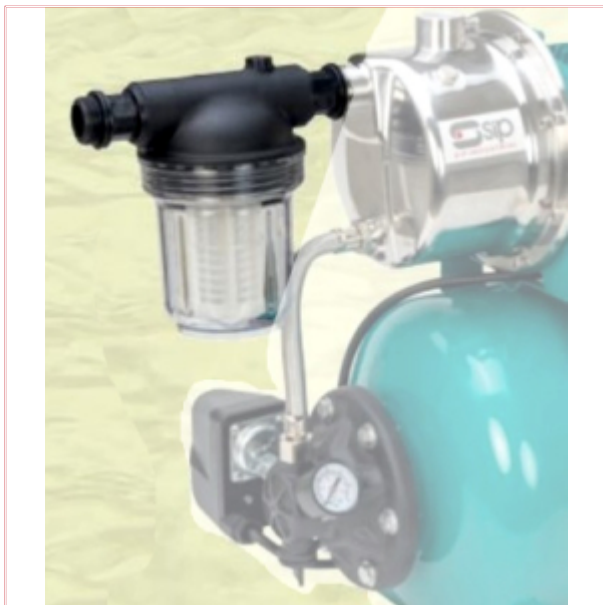

PW11-00600 Inlet Filter for 06907 Water Pump

Part No: PW11-00600

Price: £19.99 (exc VAT) Save £8.80 (RRP
£28.79) | £23.99 (inc VAT)

Specifications

PW11-00600 Inlet Filter for 06907 Water Pump

Optional Extras

06907 SIP 1" Stainless Steel Booster

Part No: 06907

Price:

£179.99 (exc
VAT)

£215.99 (inc
VAT)