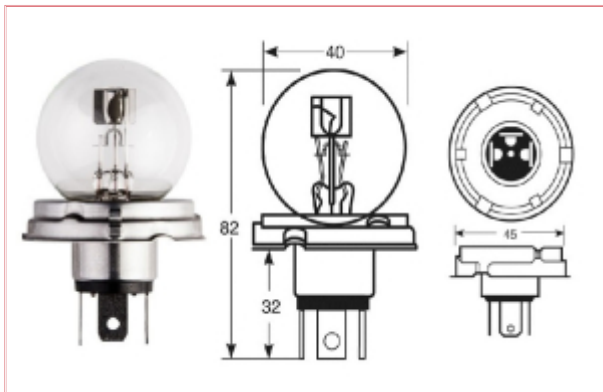

R410 - Bulb Halogen Headlight R2

Part No: R410

Price: £3.49 (exc VAT) | £4.19 (inc VAT)

Specifications

One bulb individually boxed - designed for the Ring bulb dispenser

R410 - Bulb Headlight R2

Voltage: 12v