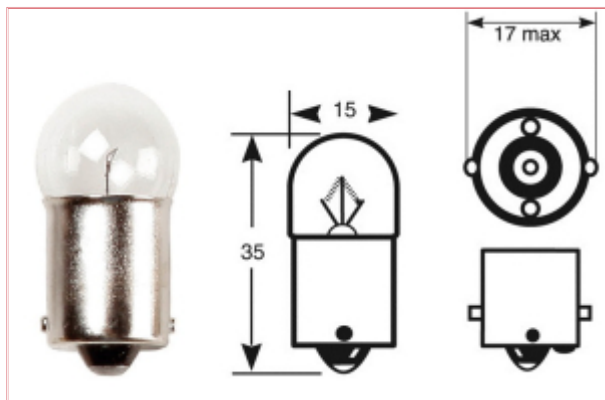

R149 24v 5w SCC BA15s Side & Tail

Part No: RB149

Price: £0.89 (exc VAT) | £1.07 (inc VAT)

Specifications

R149 24v 5w SCC BA15s Side & Tail

One bulb individually boxed - designed for the Ring bulb dispenser

Voltage: 24v

Watts: 5w

Product Dimensions: H35mm x W18mm x D18mm

VLX0149 R149