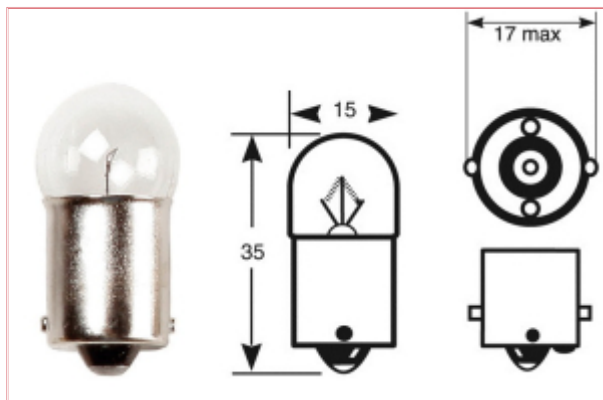

R149 24v 5w SCC BA15s Side & Tail

Part No: RB149

Price: £0.89 (exc VAT) | £1.07 (inc VAT)

Specifications

R149 24v 5w SCC BA15s Side & Tail

One bulb individually boxed - designed for the Ring bulb dispenser

Voltage: 24v

Watts: 5w

Product Dimensions: H35mm x W18mm x D18mm

VLX0149 R149