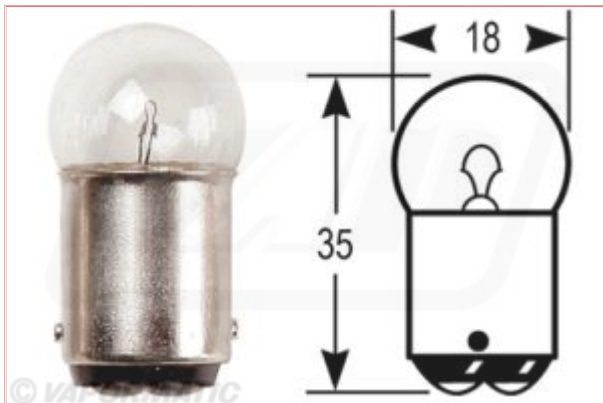

## RB209 Bulb 12V 5W

**Part No:** RB209

**Price:** £0.89 (exc VAT) | £1.07 (inc VAT)

### Specifications

RB209 Bulb 12V 5W

12v 5w R5W SBC BA15d Side & Tail

Packaging: Single Box

Pack Dimensions: H38mm x W20mm x D20mm