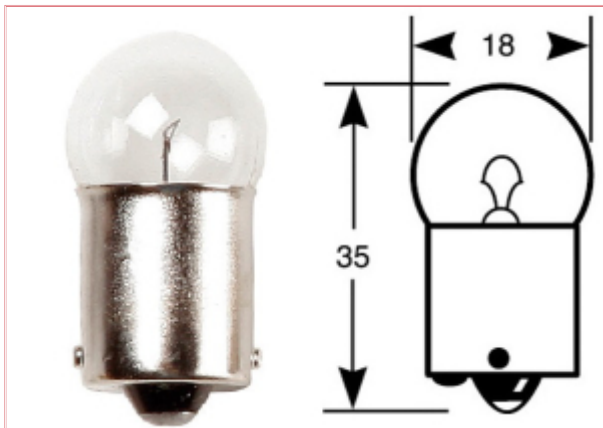

## RB245S - Bulb Side & Tail (Tubular) R10W

**Part No:** RB245S

**Price:** £1.09 (exc VAT) | £1.31 (inc VAT)

### Specifications

Vapormatic RB245S - Bulb Side & Tail (Tubular) R10W

One bulb individually boxed - designed for the Ring bulb dispenser

RB245S - Bulb Side & Tail

Voltage: 12v

Watts: 10w

Product Dimensions: H35mm x W17mm x D17mm