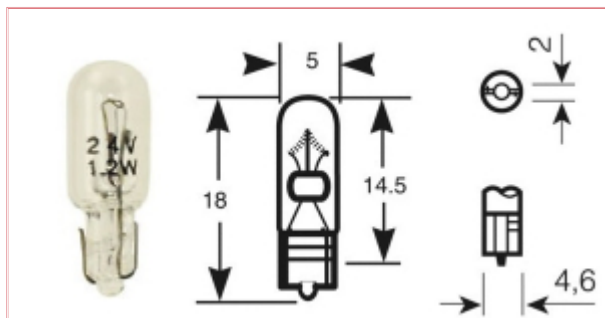

## RB286 Bulb Indicator/Panel T5 Capless

**Part No:** RB286

**Price:** £0.89 (exc VAT) | £1.07 (inc VAT)

### Specifications

RB286 Bulb Indicator/Panel T5 Capless

One bulb individually boxed - designed for the Ring bulb dispenser

Voltage: 12v

Watts: 1.2w

Product Dimensions: H18mm x W5mm x D5mm