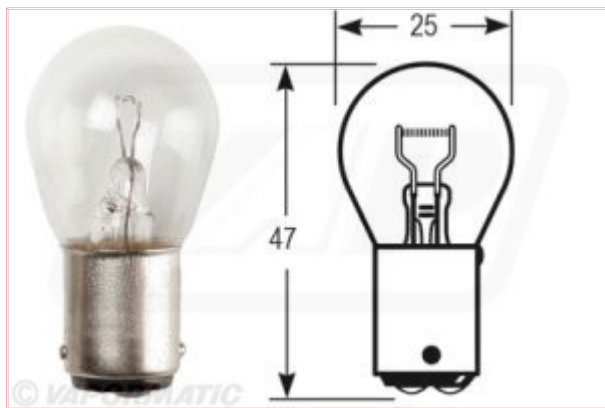

RB335 - Bulb 12v P21W Rear/Brake Reverse/Rear Fog

Part No: RB335

Price: £1.09 (exc VAT) | £1.31 (inc VAT)

Specifications

RB335 - Bulb 12v P21W Rear/Brake Reverse/Rear Fog

Voltage: 12 volt

Watts: 21 watts

Description: Brake/Indicator