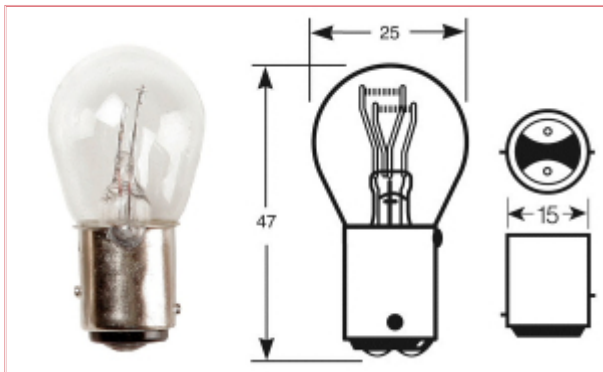

RB380 - Bulb Stop/Tail

Part No: RB380

Price: £1.19 (exc VAT) | £1.43 (inc VAT)

Specifications

RB380 - Bulb Stop/Tail-12v

One bulb individually boxed - designed for the Ring bulb dispenser

Voltage: 12 volt

Watts: 21/5 Watt

Description: Side/tail

Equivalent: 380/P21/5W