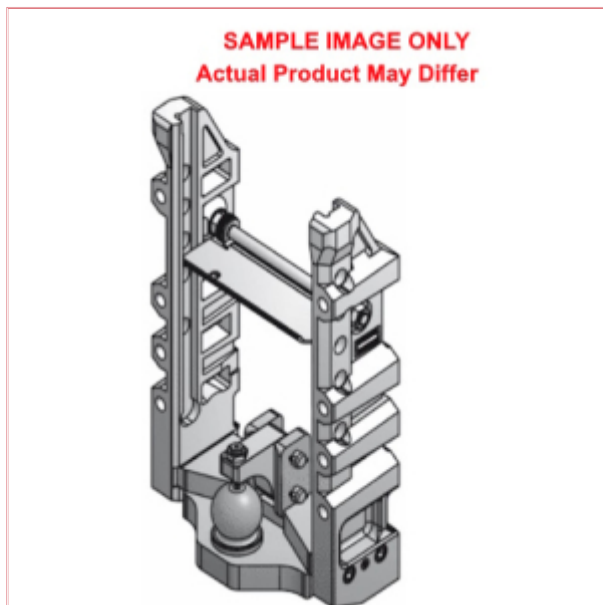

## **R0820L3334C Drawbar with Piton Hitch 4T**

**Part No:** R0820L3334C

**Price:** £888.31 (exc VAT) | £1065.97 (inc VAT)

### **Specifications**

R0820L3334C Drawbar with Piton Hitch 4T

Rockinger Brand

Underlath K80 Universal Kramer