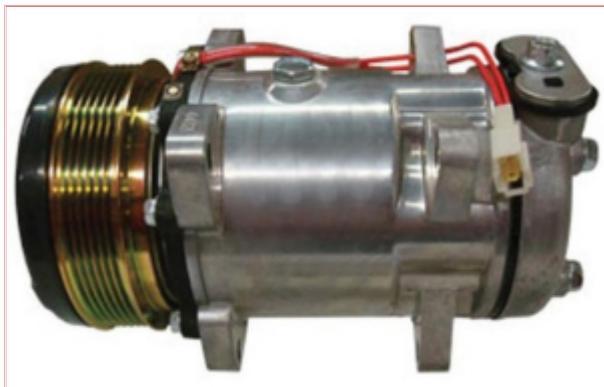

S.106712 Compressor SD510

Part No: S.106712

Price: £332.00 (exc VAT) | £398.40 (inc VAT)

Specifications

S.106712 Compressor SD510 12v

Clutch Dia. 125mm

Compressor type: SD510

Gauge Line: 34mm

Greeoves: 6

Head Type: UB

Oil Cap 6.12oz Mineral Oil Type R12

OEM:

Case IH / International Harvester: F0NN19D629AB, 84317764, 81866263

Ford / New Holland: F0NN19D629AB, F0NN19D629AA, 84317764, 81866263, 83995565