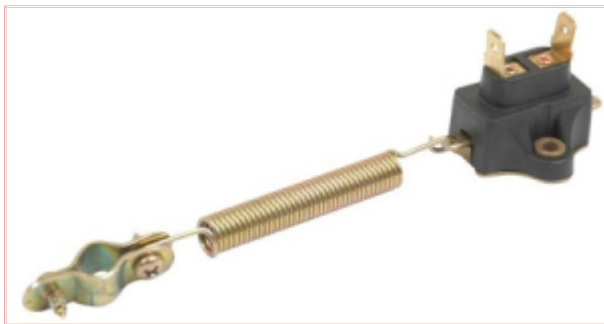

S42190 Brake Light Switch - Pull on for Massey Ferguson Tractors

Part No: S42190

Price: £10.74 (exc VAT) | £12.89 (inc VAT)

Specifications

S42190 Brake Light Switch - Pull on for Massey Ferguson Tractors

Pull-on type mechanical Brake Switch

Also suitable for other mechanical brake switch applications