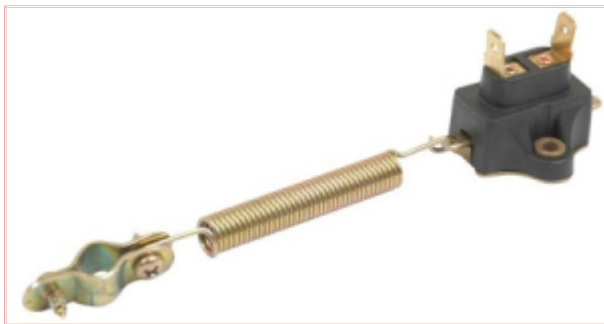

## S42190 Brake Light Switch - Pull on for Massey Ferguson Tractors

**Part No:** S42190

**Price:** £10.74 (exc VAT) | £12.89 (inc VAT)

### Specifications

S42190 Brake Light Switch - Pull on for Massey Ferguson Tractors

Pull-on type mechanical Brake Switch

Also suitable for other mechanical brake switch applications