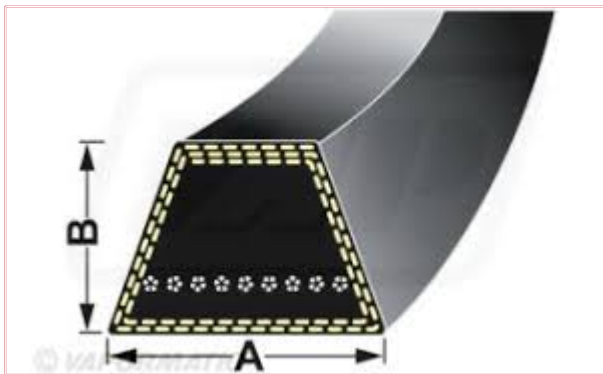

SPA0800 Wrapped Wedge Spa Belt

Dimensions: A = 13mm by B = 10mm

Part No: SPA0800

Price: £10.87 (exc VAT) | £13.04 (inc VAT)

Specifications

SPA0800 Wrapped Wedge Spa Belt

Belt Dimensions: A = 13mm by B = 10mm