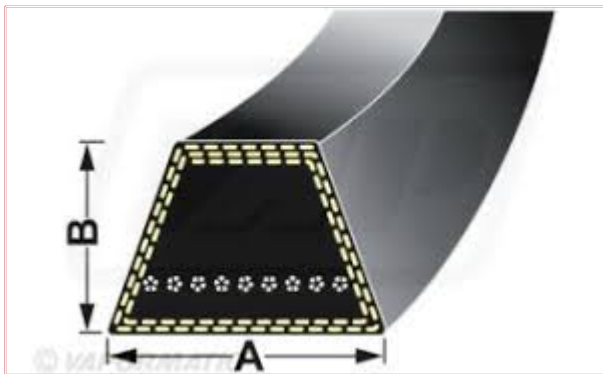

SPA0875 Wrapped Wedge Spa Belt

Dimensions: A = 13mm by B = 10mm

Part No: SPA0875

Price: £11.86 (exc VAT) | £14.23 (inc VAT)

Specifications

SPA0875 Wrapped Wedge Spa Belt

Belt Dimensions: A = 13mm by B = 10mm