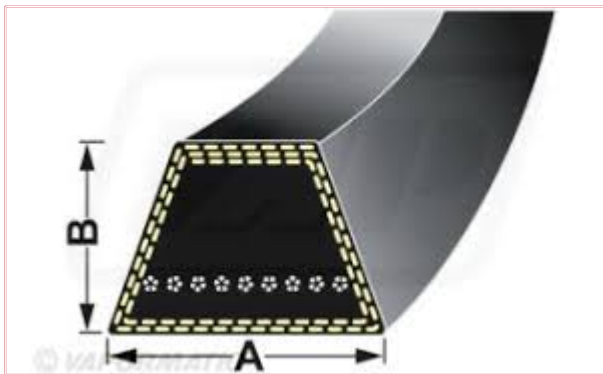

SPA0882 Wrapped Wedge Spa Belt

Dimensions: A = 13mm by B = 10mm

Part No: SPA0882

Price: £11.95 (exc VAT) | £14.34 (inc VAT)

Specifications

SPA0882 Wrapped Wedge Spa Belt

Belt Dimensions: A = 13mm by B = 10mm