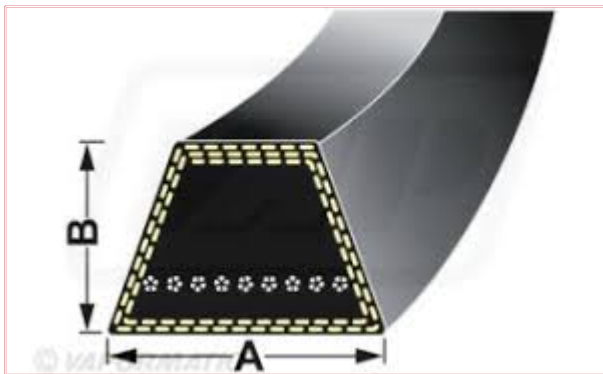

SPB1150 Wrapped Wedge Spb Belt Dimensions: A = 17mm by B = 14mm

Part No: SPB1150

Price: £19.43 (exc VAT) | £23.32 (inc VAT)

Specifications

SPB1150 Wrapped Wedge Spb Belt

Belt Dimensions: A = 17mm by B = 14mm