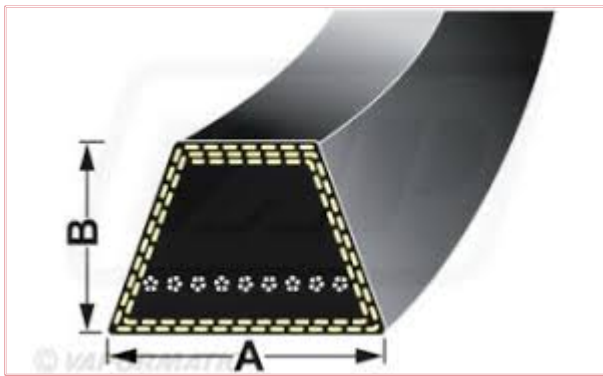

## SPB1500 Wrapped Wedge Spb Belt Dimensions: A = 17mm by B = 14mm

**Part No:** SPB1500

**Price:** £25.34 (exc VAT) | £30.41 (inc VAT)

### Specifications

SPB1500 Wrapped Wedge Spb Belt

Belt Dimensions: A = 17mm by B = 14mm