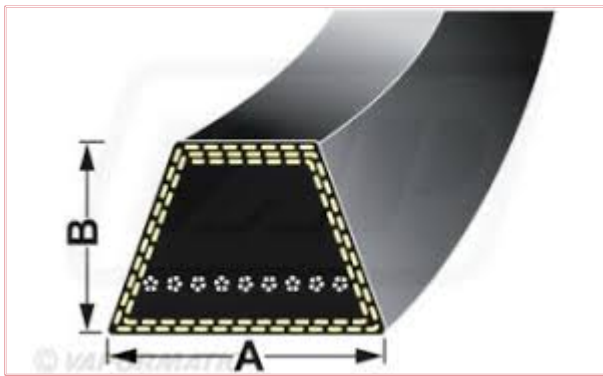

## SPB1510 Wrapped Wedge Spb Belt Dimensions: A = 17mm by B = 14mm

**Part No:** SPB1510

**Price:** £25.51 (exc VAT) | £30.61 (inc VAT)

### Specifications

SPB1510 Wrapped Wedge Spb Belt

Belt Dimensions: A = 17mm by B = 14mm