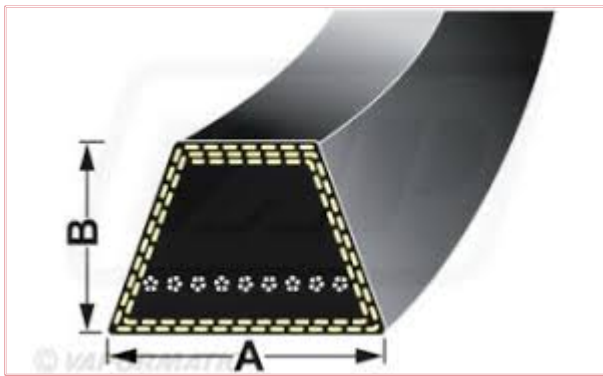

## SPC2210 Wrapped Wedge Spc Belt

**Dimensions: A = 22mm by B = 18mm**

**Part No:** SPC2210

**Price:** £85.30 (exc VAT) | £102.36 (inc VAT)

### Specifications

SPC2210 Wrapped Wedge Spc Belt

Belt Dimensions: A = 22mm by B = 18mm