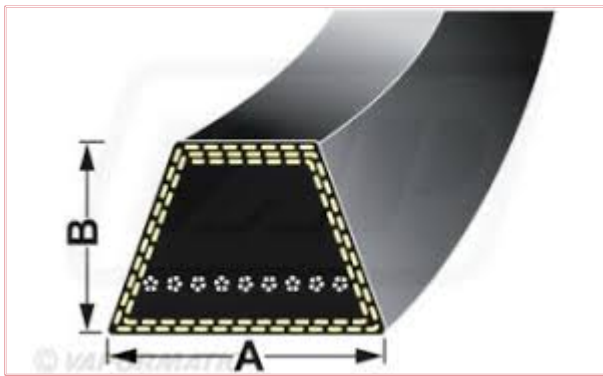

## SPZ0600 Wrapped Wedge Spz Belt Dimensions: A= 10mm by B = 8mm

**Part No:** SPZ0600

**Price:** £7.78 (exc VAT) | £9.34 (inc VAT)

### Specifications

SPZ0600 Wrapped Wedge Spz Belt

Belt Dimensions: A= 10mm by B = 8mm