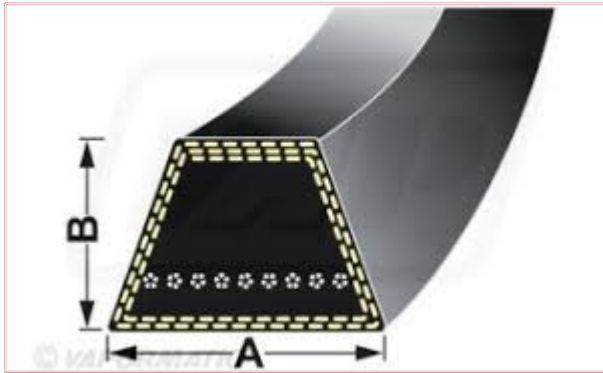

SPZ0630 Wrapped Wedge Spz Belt Dimensions: A= 10mm by B = 8mm

Part No: SPZ0630

Price: £8.17 (exc VAT) | £9.80 (inc VAT)

Specifications

SPZ0630 Wrapped Wedge Spz Belt

Belt Dimensions: A= 10mm by B = 8mm