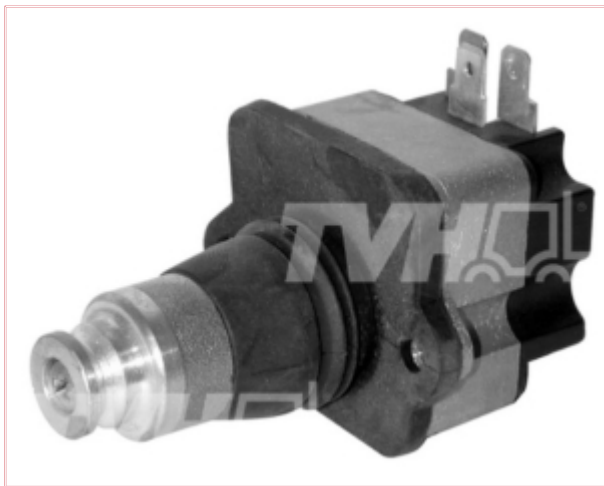

TVH/23199224 Foot Control Switch Dual Power Valve

Part No: TVH/23199224

Price: £64.31 (exc VAT) | £77.17 (inc VAT)

Specifications

TVH/23199224 Foot Control Switch Dual Power Valve earlier type

See image for dimensions

OEM:

83958354, 26/6500-1, E2NN7Z155BD