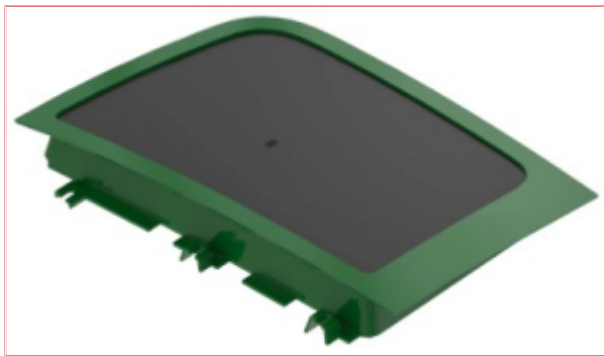

## TVH/24950452 Front Hood L/H Upper Louvre

**Part No:** TVH/24950452

**Price:** £137.72 (exc VAT) | £165.26 (inc VAT)

### Specifications

TVH/24950452 Front Hood L/H Upper Louvre

OEM: AL209189