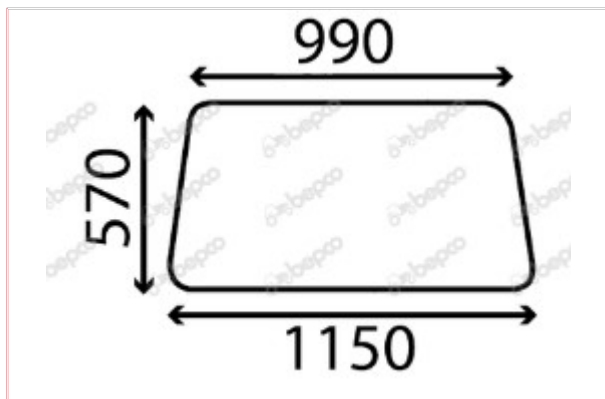

TVH/50504665 Door Window Glass Upper - Flat Clear MF 500 Series

Part No: TVH/50504665

Price: £30.36 (exc VAT) | £36.43 (inc VAT)

Specifications

TVH/50504665 Door Window Glass Upper - Flat Clear MF 500 Series

Top Width: 990mm

Lower Width: 1150mm

Height: 570mm

OEM: 1699449M1, 1699449M2, 1877796M1, D6606/P, 3804077