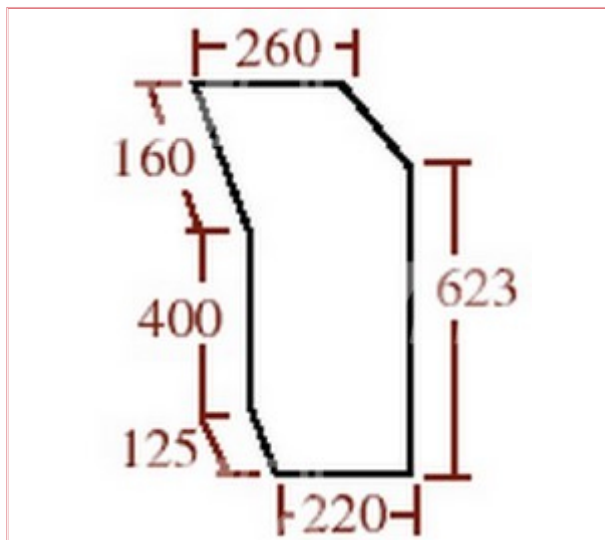

## Lower Front Left - Flat - Tinted

**Part No:** TVH/50504722

**Price:** £34.43 (exc VAT) | £41.32 (inc VAT)

### Specifications

Lower Front Left - Flat - Tinted

Irregular shaped Glass Panel

Dimensions:

Top: 260mm

Lower: 220mm

Right side: 623mm

Left Side:  $160 + 400 + 125 = 685$ mm Total