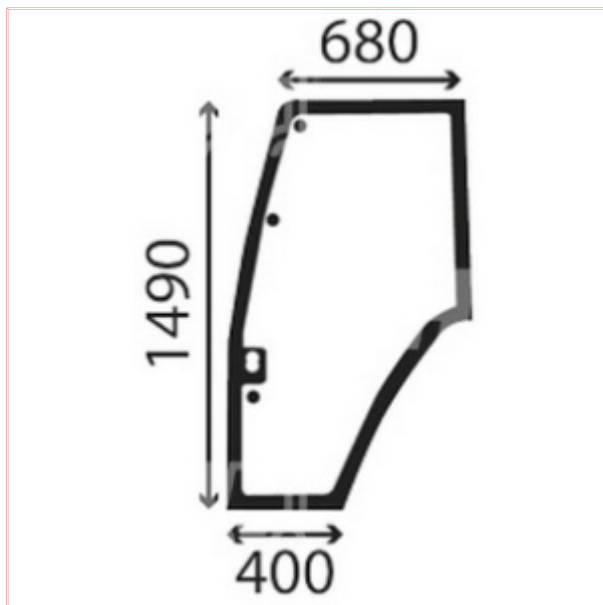

TVH/50504724 Door Window Glass Left Curved Tinted 4 Holes

Part No: TVH/50504724

Price: £142.89 (exc VAT) | £171.47 (inc VAT)

Specifications

TVH/50504724 Door Window Glass Left Curved Tinted 4 Holes

Top: 680mm

Lower: 400mm

Height: 1490mm

Total Width: 904mm

Thickness: 5mm

Green Tinted

OEM: 81871242, 89823599, E9NN94032N18BB