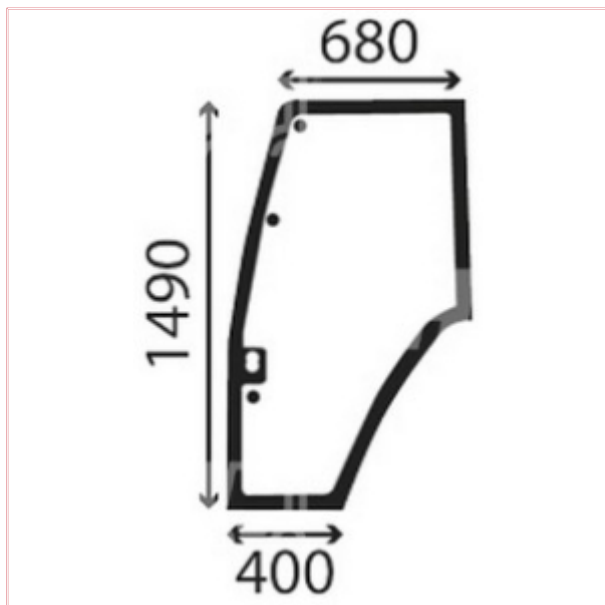

TVH/50504724 Door Window Glass Left Curved Tinted 4 Holes

Part No: TVH/50504724

Price: £142.89 (exc VAT) | £171.47 (inc VAT)

Specifications

TVH/50504724 Door Window Glass Left Curved Tinted 4 Holes

Top: 680mm

Lower: 400mm

Height: 1490mm

Total Width: 904mm

Thickness: 5mm

Green Tinted

OEM: 81871242, 89823599, E9NN94032N18BB