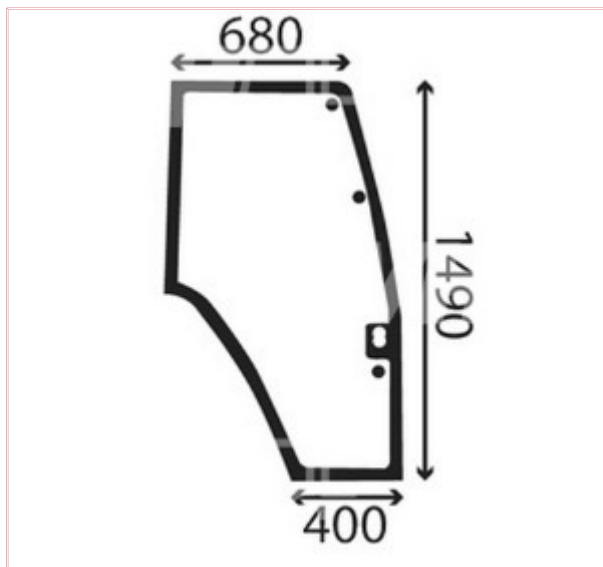

## TVH/50504726 Door Window Glass Right Curved Tinted 4 Holes

**Part No:** TVH/50504726

**Price:** £142.08 (exc VAT) | £170.50 (inc VAT)

### Specifications

TVH/50504726 Door Window Glass Right Curved Tinted 4 Holes

Top Width: 680mm

Lower Width: 400mm

Total Width: 904mm

Height: 1490mm

Thickness: 5mm

Green Tinted