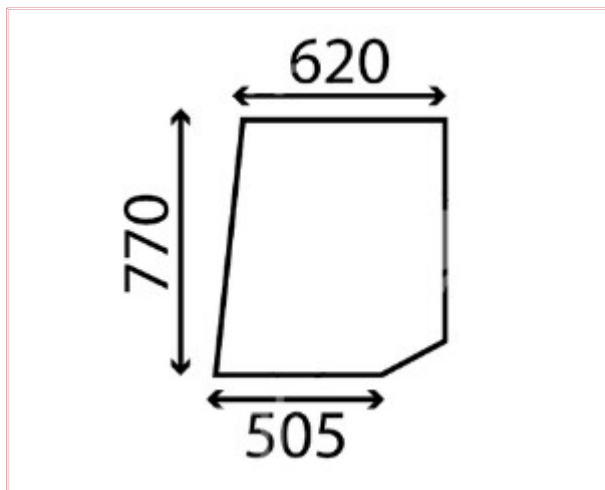

TVH/50504852 Door Window Glass Upper Left Flat Clear

Part No: TVH/50504852

Price: £97.17 (exc VAT) | £116.60 (inc VAT)

Specifications

TVH/50504852 Door Window Glass Upper Left Flat Clear - Super Deluxe Cab

Top Length: 620mm

Lower Length: 505mm

Height: 770mm

OEM:

0431 6724, 3125457R1, 40-961, 40961, 4316724,

AL.25758, AL25758, AL27354, AL37355, K965483