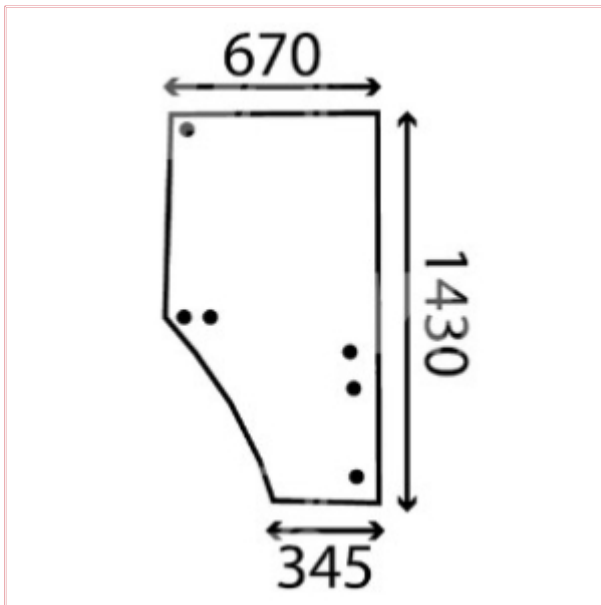

TVH/50520543 Door Window Glass Right Curved Tinted 6 Hole

Part No: TVH/50520543

Price: £72.74 (exc VAT) | £87.29 (inc VAT)

Specifications

TVH/50520543 Door Window Glass Right Curved Tinted 6 Hole

Top Width: 670mm

Length: 1430mm

Lower Width: 345mm

OEM: L169103, L213355, L77648, L77654, S-L77648, SL77648