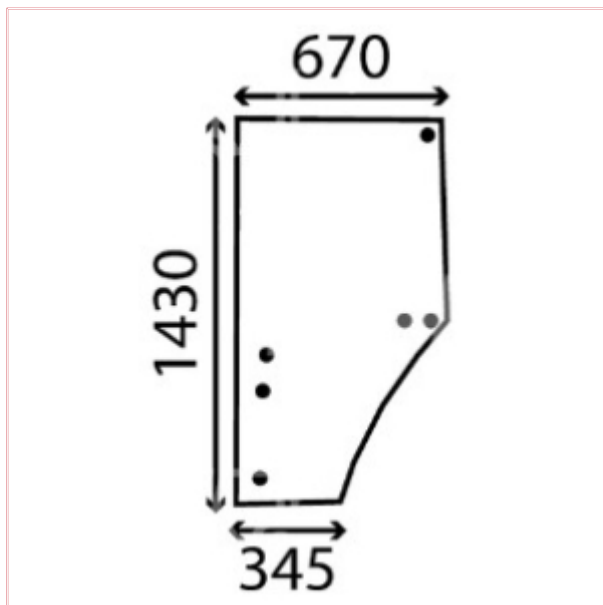

TVH/50520544 Door Window Glass Left Curved Tinted 6 Holes

Part No: TVH/50520544

Price: £73.40 (exc VAT) | £88.08 (inc VAT)

Specifications

TVH/50520544 Door Window Glass Left Curved Tinted 6 Holes

Width Top: 670mm

Height: 1430mm

Width Lower: 345mm

OEM: L169102, L213354, L77647, S-L77647, SL77647