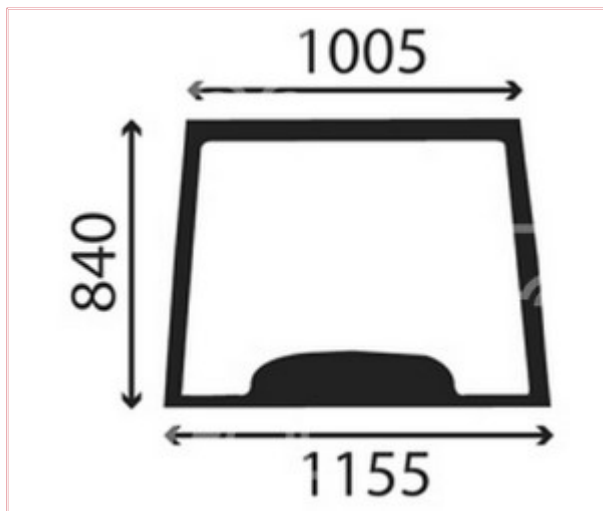

TVH/50522613 Front Windscreen Curved Tinted

Part No: TVH/50522613

Price: £122.58 (exc VAT) | £147.10 (inc VAT)

Specifications

TVH/50522613 Front Windscreen Curved Tinted - Blue Roof - Late New Holland

Dimensions:

Top Width: 1005mm

Lower Width: 1150mm

Height: 845mm

Glass Thickness: 5mm

Green Tinted

OEM: 82000296, 82005280