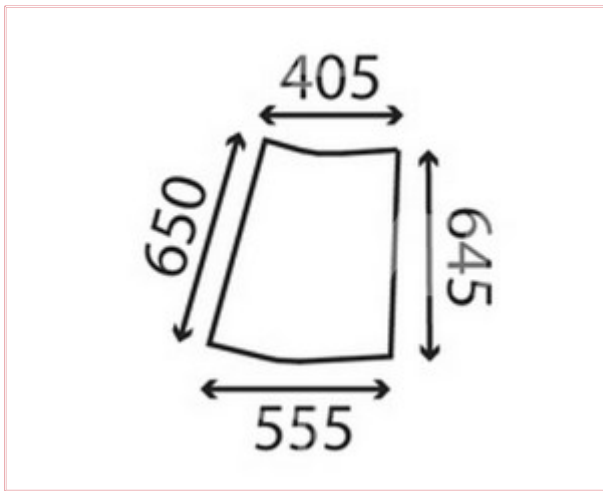

## TVH/50522745 Corner Window Right Curved Tinted

**Part No:** TVH/50522746

**Price:** £81.76 (exc VAT) | £98.11 (inc VAT)

### Specifications

TVH/50522745 Corner Window Right Curved Tinted

Top Width: 405mm

Lower Width: 555mm

Left side Height: 650mm

Right side Height: 645mm

OEM: 3233041R1, 3233041R2, 84263822, MC3233041R2