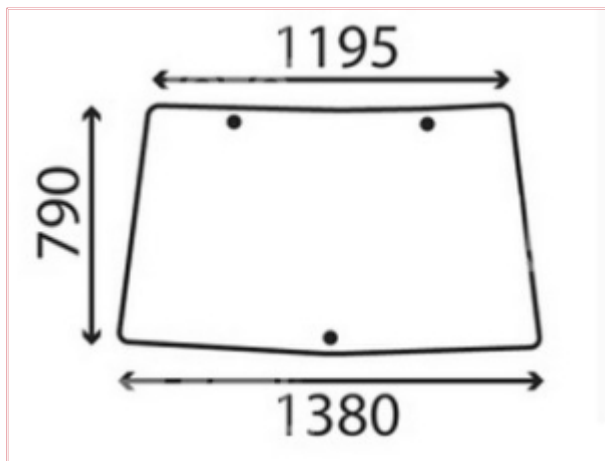

TVH/50522961 Windscreen - Curved - Tinted - 3 Holes 1380mm Width

Part No: TVH/50522961

Price: £200.94 (exc VAT) | £241.13 (inc VAT)

Specifications

TVH/50522961 Windscreen - Curved - Tinted - 3 Holes 1380mm Width

See image for dimensions key:

Top Width: 1195mm

Lower Width: 1380mm

Height: 790mm

OEM: L12972, L216542, L78733, L78734, S-L78733, SL78733, L171336, L213346, 412972,