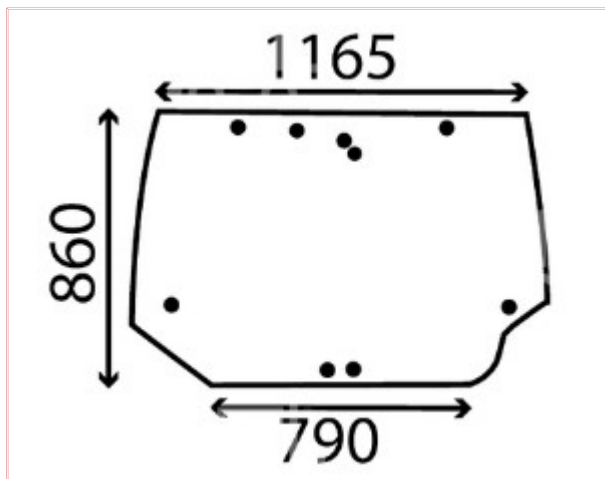

TVH/50530535 Rear Window Curved - Tinted - 9 Holes

Part No: TVH/50530535

Price: £98.93 (exc VAT) | £118.72 (inc VAT)

Specifications

TVH/50530535 Rear Window Curved - Tinted - 9 Holes

Top Width: 1165mm

Lower Width: 790mm

Height: 860mm

OEM: 284947, 284947A1, 284947A2