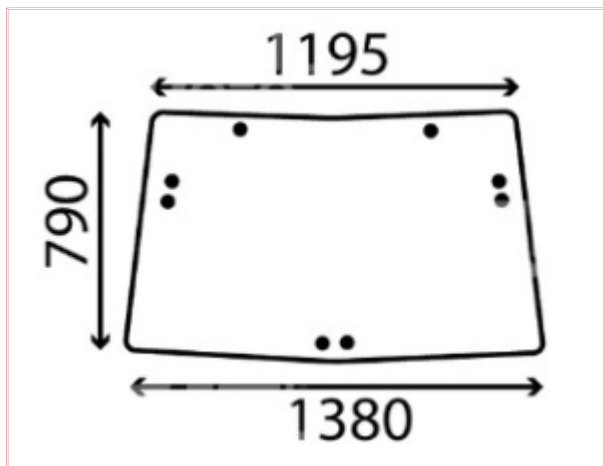

TVH/50532498 Windscreen Opening Curved 8 Holes Clear 1380 Width

Part No: TVH/50532498

Price: £173.87 (exc VAT) | £208.64 (inc VAT)

Specifications

TVH/50532498 Windscreen Opening Curved 8 Holes Clear 1380 Width

Top Width: 1195mm

Height: 790mm

Lower Width: 1380mm

Knock on Rubber - Fixed

OEM: L212277, L78725, L78726, L78726N, S-L78726, SL78726