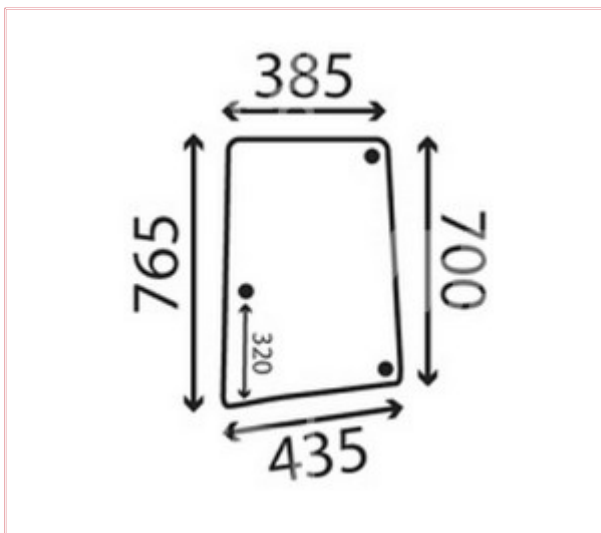

TVH/50532502 Side Window Opening - Left - Curved Tinted 3 Hole

Part No: TVH/50532502

Price: £61.19 (exc VAT) | £73.43 (inc VAT)

Specifications

TVH/50532502 Side Window Opening - Left - Curved Tinted 3 Hole

See image for dimensions key:

Top Width: 385mm

Lower Width: 435mm

Left side: 765mm

Right side: 700mm

OEM: L113306, L171976, S-L113306, SL113306, L211451