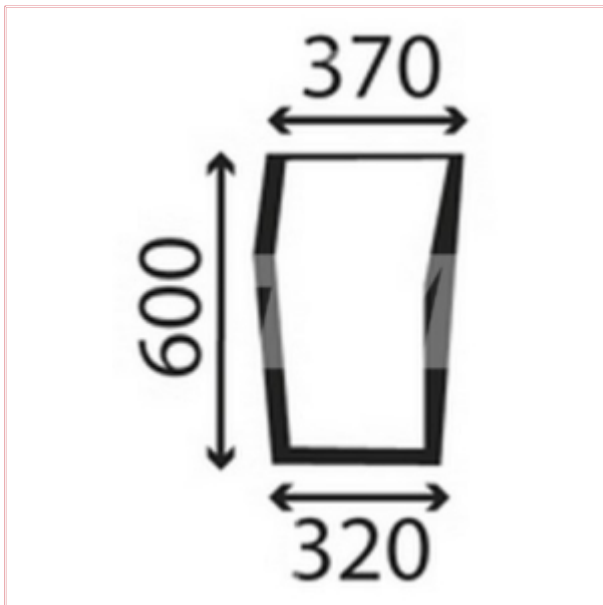

TVH/50533617 Lower Windscreen Glass Right Curved Tinted

Part No: TVH/50533617

Price: £51.50 (exc VAT) | £61.80 (inc VAT)

Specifications

TVH/50533617 Lower Windscreen Glass Right Curved Tinted

Top Width: 370mm

Lower Width: 320mm

Height: 600mm

OEM: 3902150M1