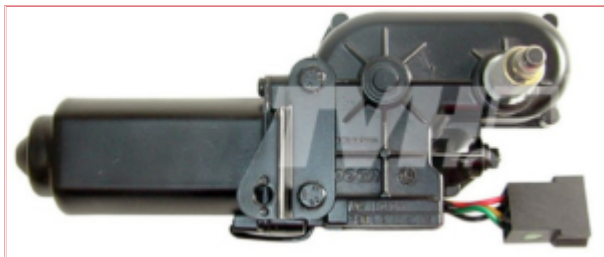

TVH/50535191 Wiper Motor 12v

Part No: TVH/50535191

Price: £112.80 (exc VAT) | £135.36 (inc VAT)

Specifications

TVH/50535191 Wiper Motor 12v

85 Degrees operational sweep

Switch Positions: Stop: Left : Right

OEM: 3715610M2, 3715610M1