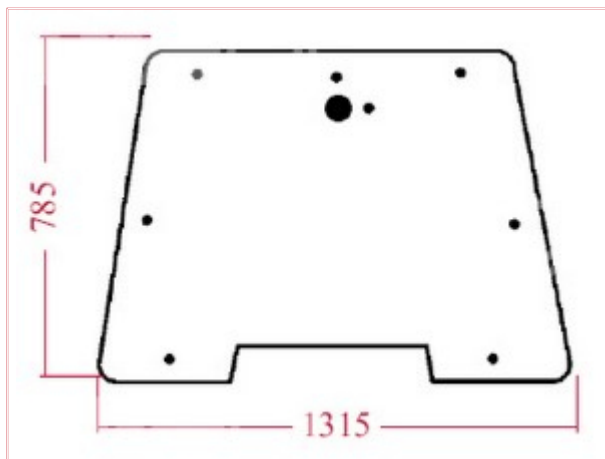

TVH/50544881 Windscreen Opening - Curved - Tinted 9 Holes - Alt. Spaced Holes

Part No: TVH/50544881

Price: £127.28 (exc VAT) | £152.74 (inc VAT)

Specifications

TVH/50544881 Windscreen Opening - Curved - Tinted 9 Holes - Alternative Spaced Holes