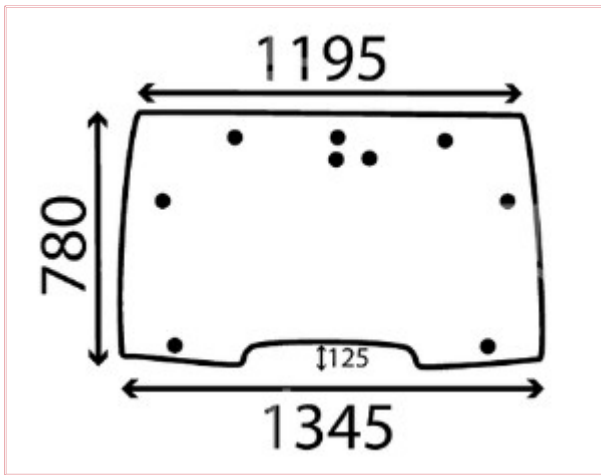

TVH/50544882 Windscreen Opening Curved Tinted 9 Holes

Part No: TVH/50544882

Price: £135.62 (exc VAT) | £162.74 (inc VAT)

Specifications

TVH/50544882 Windscreen Opening Curved Tinted 9 Holes

Top Width: 1195mm

Lower Width: 1345mm

Height: 780mm

Lower Cutout Height: 125mm

OEM: 238520A2, 238520A3