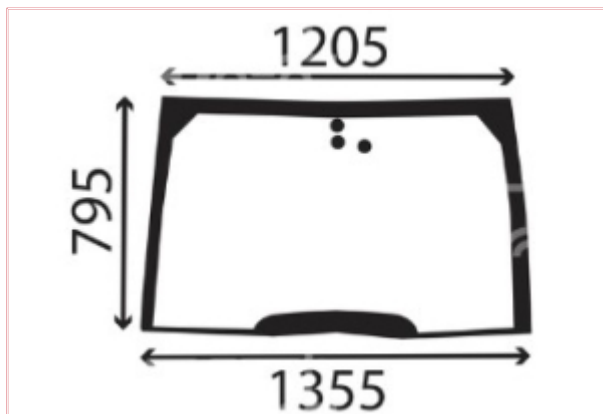

TVH/50544883 Windscreen Curved - Tinted - 3 Holes - Fixed

Part No: TVH/50544883

Price: £177.75 (exc VAT) | £213.30 (inc VAT)

Specifications

TVH/50544883 Windscreen Curved - Tinted - 3 Holes - Fixed

Top Width: 1205mm

Lower Width: 1355mm

Height: 795mm

OEM: 238682A3, 238682A4, MC238682A4